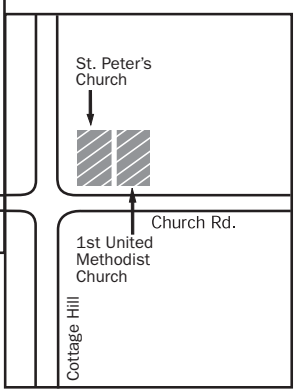

1. **SYMBOL KEY**
2. General/No Overnight
   - General/Overnight
   - ▨ Remote Parking Lot
   - Ⓟ Admission Visitor Parking
   - Ⓡ Visitor Parking
   - ♿ Handicap Parking
   - Ⓜ Motorcycle Parking
   - ☎ Emergency Phone
   - Ⓢ Speech Clinic Parking

The remote parking lots are available to Elmhurst College students, staff and faculty during the Fall and Spring Terms, Monday through Friday until 6p.m., on days when classes are in session.

2 blocks to Train Station
180 W. Park Ave
Communications & Public Affairs
Information Services
Football Office
Finance and Administration

3 blocks to St. Charles Rd.