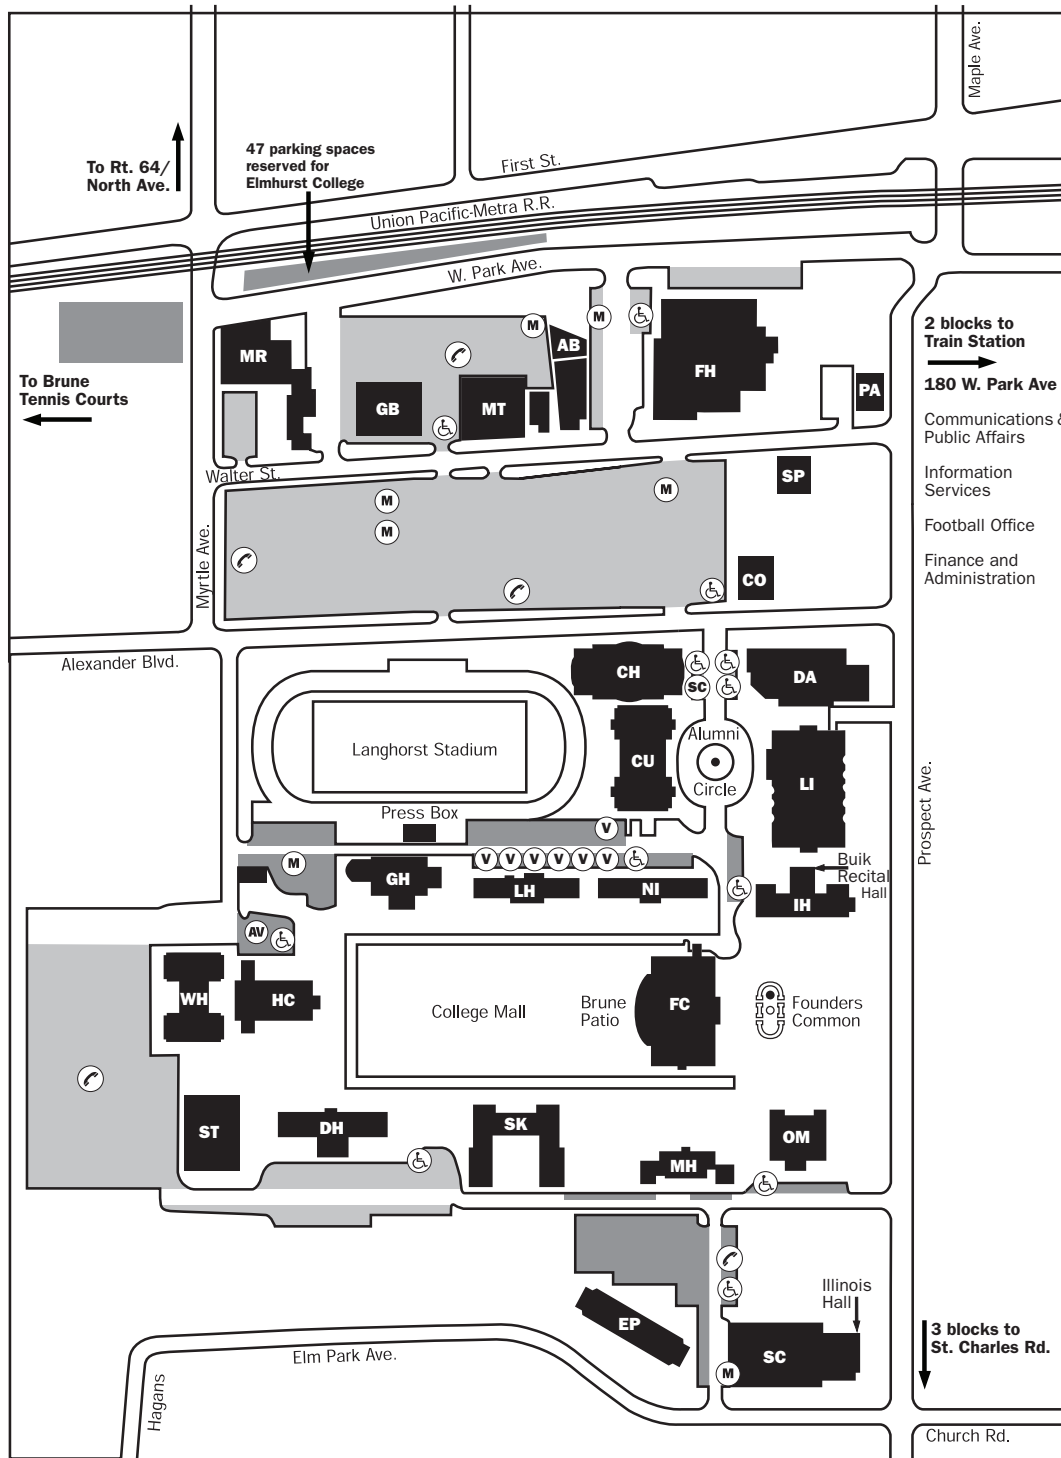

Campus Map

- SYMBOL KEY**
- General/No Overnight
 - General/Overnight
 - ▨ Remote Parking Lot
 - Ⓟ Admission Visitor Parking
 - Ⓡ Visitor Parking
 - ♿ Handicap Parking
 - Ⓜ Motorcycle Parking
 - ☎ Emergency Phone
 - Ⓢ Speech Clinic Parking

The remote parking lots are available to Elmhurst College students, staff and faculty during the Fall and Spring Terms, Monday through Friday until 6p.m., on days when classes are in session.

2 blocks to Train Station
 180 W. Park Ave
 Communications & Public Affairs
 Information Services
 Football Office
 Finance and Administration

3 blocks to St. Charles Rd.

BUILDING KEY

- | | |
|---|---------------------------------|
| AB Accelerator ArtSpace | IH Irion Hall |
| CH Circle Hall | LH Lehmann Hall |
| CO Chaplain's Office | LI A.C. Buehler Library |
| CU Cureton Hall | MH Memorial Hall |
| DA Daniels Hall | MR 103 Myrtle |
| DH Dinkmeyer Hall | MT Mill Theatre |
| EP Elm Park Apartments | NI Niebuhr Hall |
| FC Frick Center | OM Old Main |
| FH R.A. Faganel Hall & Tyrrell Fitness Center | PA Prospect Apartments |
| GB Grounds Building | SC Schaible Science Center |
| GH Goebel Hall | SK Schick Hall |
| HC Hammerschmidt Chapel | SP Special Events & Conferences |
| | ST Stanger Hall |
| | WH West Hall |