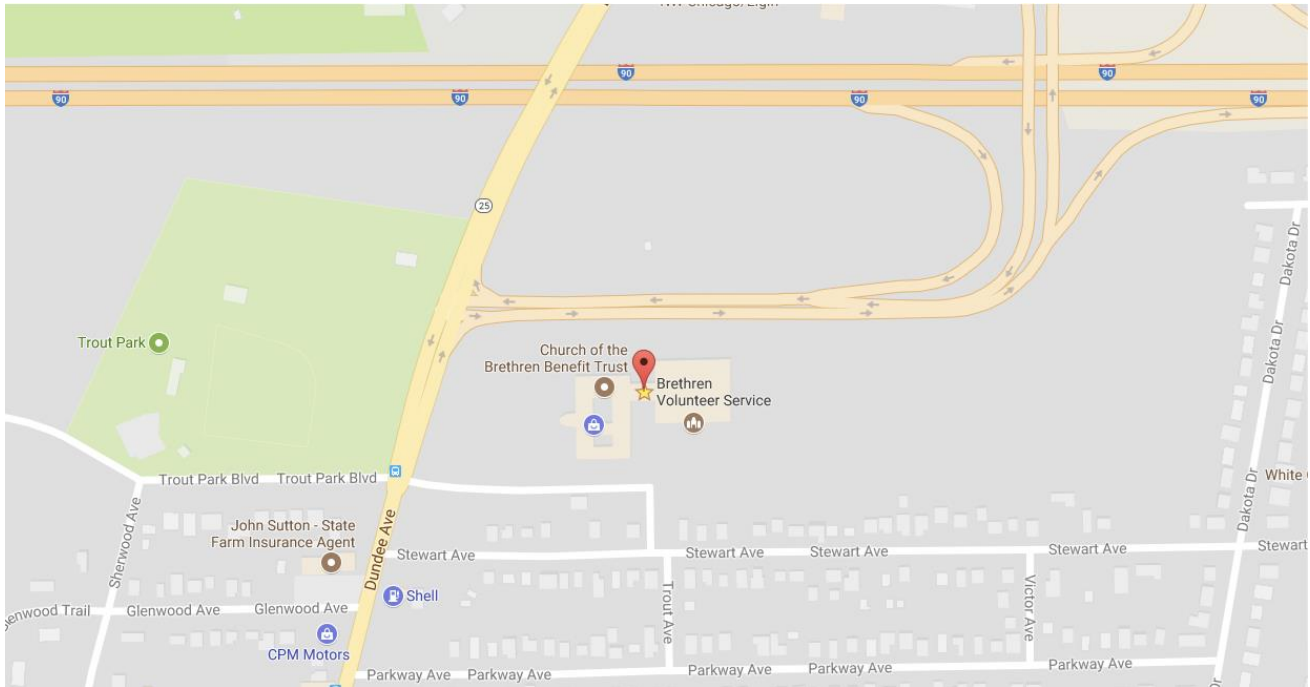

**Disaster
Ministries**

United Church of Christ

Illinois Conference

CWS KIT DISPOSITION INFORMATION

If your church has assembled Church World Service Kits for disaster response, you may take them to:

Church of The Brethren / Church World Service warehouse.
1451 Dundee Ave, Elgin, Illinois (IL Rte 25)
(847) 742-5100
Open 8:30 AM - 4:30 PM (closed noon to 1 for lunch hour)

- Proceed to the parking lot in the rear.
- There is a doorbell next to the first large overhead door.
- Ring the bell and wait for the large door to be opened.
- If you have a large load, I suggest you back into the loading dock to facilitate unloading.